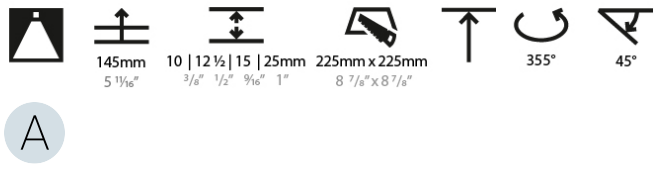

OPTICAL

Reflector: 16 / 32
Adjustability: Rotational 355°; Tilt 45°
Upon Request: Special Beam Angles