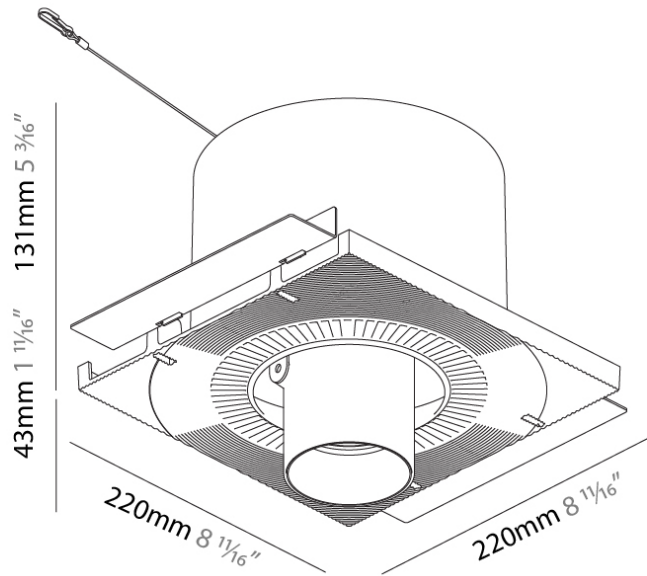

OPTICAL

Reflector: 16 / 32
Adjustability: Rotational 355°; Tilt 45°
Upon Request: Special Beam Angles