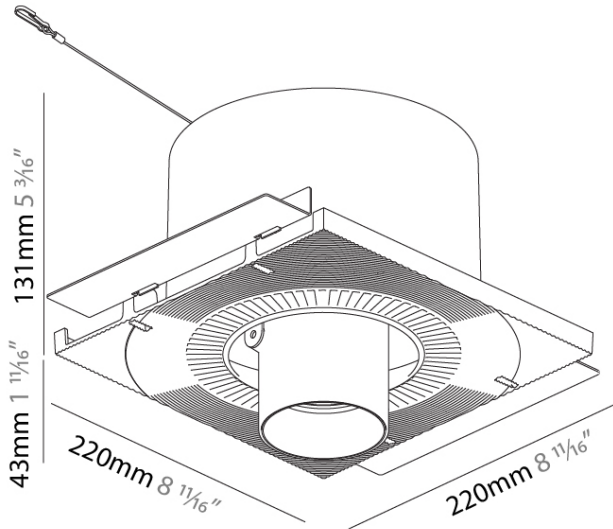

Fixture Finish: SSR / BKV / CWI / CRY / HAB / UFT / ITA / RUA / FTG / MYG / LOD / PUS / FRO / FUP / KIA / POP / BLS / SPG / MEY / GOH / GUM / CHC / COM / ABZ / JAG / OBR / MOS / ROR

Fixture Material: Aluminum Die Cast
Cut-out Measurements: 225mm / 8 7/8" x 225mm / 8 7/8"
Upon Request: Unique Sizes

ELECTRICAL

Lamp Type: LED (Zhaga Standard)
Input Wattage (W): 19.3 + 2.6
Total Output Wattage (W): 16.5 + 2.2
Dimming: Tri-Mode (Non-Dimming and Phase Dimming (120Vac only) and 0-10V Dimming)
Driver Included: No
Driver Location: Remote
Driver Type: Constant Current & Constant Voltage - Universal
Driver Class: Class 2
Input Voltage (V): 120 - 277
Output Voltage (V): 24
Constant Current (mA): 500

LED

Number of LEDs: 2
Color Temperature (°K): 2700 / 3000 / 3500 / 4000
Max. Delivered Lumen (lm): 1515 / 1575 / 1673 / 1707
Nominal Lumen (lm): 2285 / 2375 / 2524 / 2575
CRI: >90 CRI
Lamp Life (hrs): 50000
Upon Request: Special Color Temperature

OPTICAL

Reflector: 12 / 16 / 32
Optic: Lens Pack - No Lens / Linear Spread Lens / Honeycomb / Spread Lens
Adjustability: Rotational 355°; Tilt 45°
Upon Request: Special Beam Angles

RATINGS AND CERTIFICATIONS